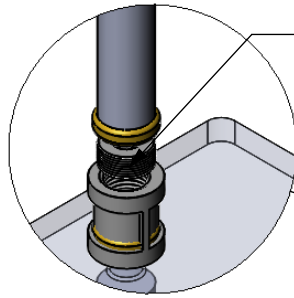

ITEM NO.	PART NUMBER	DESCRIPTION	QTY.
1	PIPE-FL38-3	3/8" FLANGE	2
2	PIPE-CAP-38	3/8" CAP	4
3	PIPE-NIP38-2.5	3/8" 2 1/2" NIP	2
4	PIPE-TEE-38	3/8" TEE	2
5	PIPE-CU-38	3/8" CUPLING	4
6	TU34-4	3/4" TUBE 4"	2
7	TU34-6	3/4" TUBE 6"	2
8	BUS-38X18	3/8" BUSHING	18
9	CRRD2-34	3/4" DOUBLE CK RING	8
10	GLRT-22	GLASS SHELF 22"	3
11	WOOD SCREW-12	#12 WOOD SCREW	8

APPROVED FOR PRODUCTION
 BY: RICHARD PAUL
 DATE: 6/8/2017

UNLESS OTHERWISE STATED	
.X	±.3mm
.XX	±.15mm
.XXX	±.008mm

COPYRIGHT © Allied Brass 2017

THIRD ANGLE PROJECTION

DRAWN	6/6/2017	I.M	MATERIAL:	BRASS	FINISH	TBD
CHECKED	6/6/2017	P.D	DESCRIPTION:		QUANTITY	TBD
APPROVED	6/6/2017	R.A	Pipeline Collection Triple Glass Shelf		DRAWING No.	REV
					P-440-22-TGS	
					SCALE	1:6
					SHEET: 01	A4