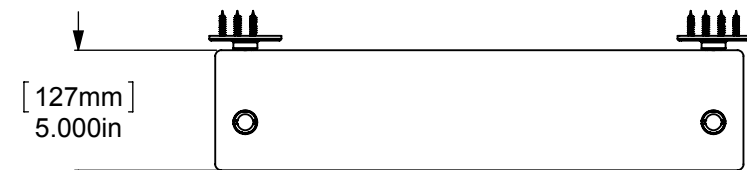

ITEM NO.	PART NUMBER	DESCRIPTION	QTY.
1	PIPE-FL38-3	3/8" FLANGE	2
2	PIPE-CAP-38	3/8" CAP	4
3	PIPE-NIP38-2.5	3/8" 2 1/2" NIP	2
4	PIPE-TEE-38	3/8" TEE	2
5	PIPE-CU-38	3/8" CUPLING	4
6	TU34-4	3/4" TUBE 4"	2
7	TU34-6	3/4" TUBE 6"	2
8	BUS-38X18	3/8" BUSHING	18
9	CRRD2-34	3/4" DOUBLE CK RING	8
10	GLRT-22	GLASS SHELF 22"	3
11	WOOD SCREW-12	#12 WOOD SCREW	8

APPROVED FOR PRODUCTION
 BY: RICHARD PAUL
 DATE: 6/8/2017

UNLESS OTHERWISE STATED	
.X	±.3mm
.XX	±.15mm
.XXX	±.008mm

COPYRIGHT © Allied Brass 2017

THIRD ANGLE PROJECTION

DRAWN	6/6/2017	I.M	MATERIAL:	BRASS	FINISH	TBD
CHECKED	6/6/2017	P.D	DESCRIPTION:		QUANTITY	TBD
APPROVED	6/6/2017	R.A	Pipeline Collection Triple Glass Shelf		DRAWING No.	REV
					P-440-22-TGS	
					SCALE	1:6
					SHEET: 01	A4