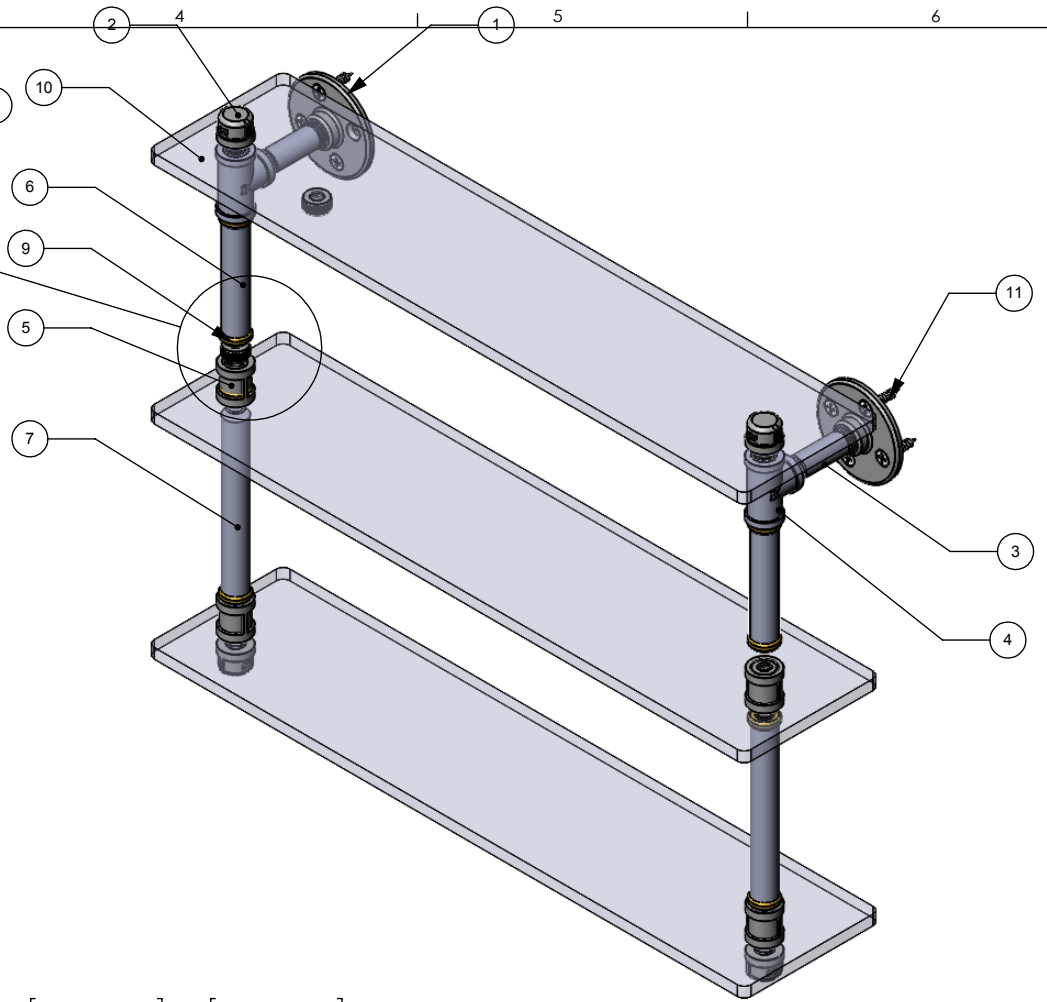

ITEM NO.	PART NUMBER	DESCRIPTION	QTY.
1	PIPE-FL38-3	3/8" FLANGE	2
2	PIPE-CAP-38	3/8" CAP	4
3	PIPE-NIP38-2.5	3/8" 2 1/2" NIP	2
4	PIPE-TEE-38	3/8" TEE	2
5	PIPE-CU-38	3/8" CUPLING	4
6	TU34-4	3/4" TUBE 4"	2
7	TU34-6	3/4" TUBE 6"	2
8	BUS-38X18	3/8" BUSHING	18
9	CRRD2-34	3/4" DOUBLE CK RING	8
10	GLRT-22	GLASS SHELF 22"	3
11	WOOD SCREW-12	#12 WOOD SCREW	8

APPROVED FOR PRODUCTION
 BY: RICHARD PAUL
 DATE: 6/8/2017

UNLESS OTHERWISE STATED	
.X	±.3mm
.XX	±.15mm
.XXX	±.008mm

COPYRIGHT © Allied Brass 2017

THIRD ANGLE PROJECTION

DRAWN	6/6/2017	I.M	MATERIAL:	BRASS	FINISH	TBD
CHECKED	6/6/2017	P.D	DESCRIPTION:		QUANTITY	TBD
APPROVED	6/6/2017	R.A	Pipeline Collection Triple Glass Shelf		DRAWING No.	REV
					P-440-22-TGS	
					SCALE	1:6
					SHEET: 01	A4