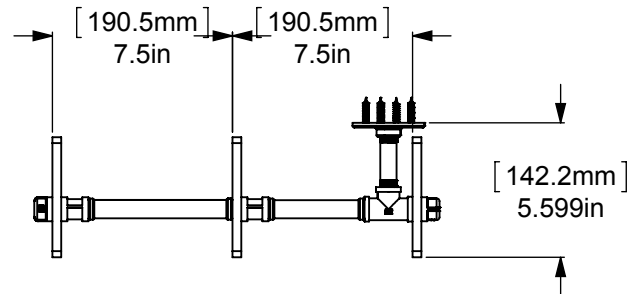

ITEM NO.	PART NUMBER	DESCRIPTION	QTY.
1	PIPE-FL38-3	3/8" FLANGE	2
2	PIPE-CAP-38	3/8" CAP	4
3	PIPE-NIP38-2.5	3/8" 2 1/2" NIP	2
4	PIPE-TEE-38	3/8" TEE	2
5	PIPE-CU-38	3/8" CUPLING	4
6	TU34-4	3/4" TUBE 4"	2
7	TU34-6	3/4" TUBE 6"	2
8	BUS-38X18	3/8" BUSHING	18
9	CRRD2-34	3/4" DOUBLE CK RING	8
10	GLRT-22	GLASS SHELF 22"	3
11	WOOD SCREW-12	#12 WOOD SCREW	8

APPROVED FOR PRODUCTION
 BY: RICHARD PAUL
 DATE: 6/8/2017

UNLESS OTHERWISE STATED	
.X	±.3mm
.XX	±.15mm
.XXX	±.008mm

COPYRIGHT © Allied Brass 2017

THIRD ANGLE PROJECTION

DRAWN	6/6/2017	I.M	MATERIAL:	BRASS	FINISH	TBD
CHECKED	6/6/2017	P.D	DESCRIPTION:		QUANTITY	TBD
APPROVED	6/6/2017	R.A	Pipeline Collection Triple Glass Shelf		DRAWING No.	REV
					P-440-22-TGS	
					SCALE	1:6
					SHEET: 01	A4