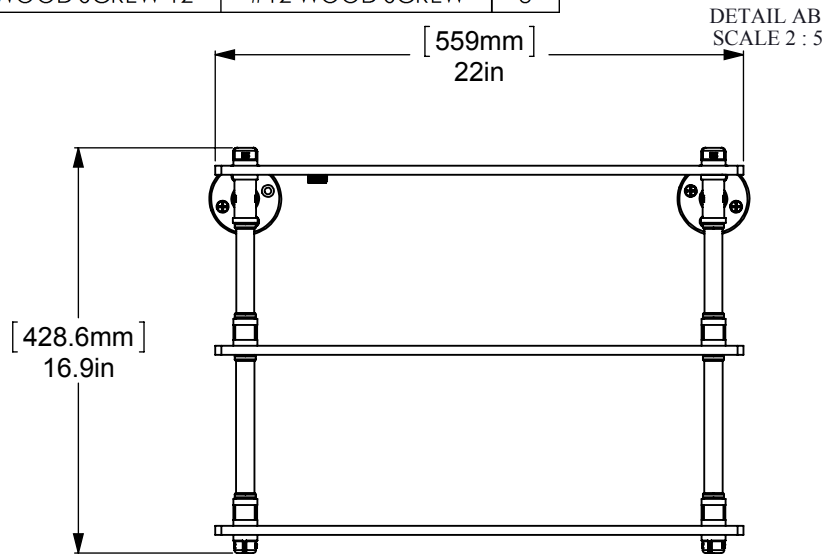

ITEM NO.	PART NUMBER	DESCRIPTION	QTY.
1	PIPE-FL38-3	3/8" FLANGE	2
2	PIPE-CAP-38	3/8" CAP	4
3	PIPE-NIP38-2.5	3/8" 2 1/2" NIP	2
4	PIPE-TEE-38	3/8" TEE	2
5	PIPE-CU-38	3/8" CUPLING	4
6	TU34-4	3/4" TUBE 4"	2
7	TU34-6	3/4" TUBE 6"	2
8	BUS-38X18	3/8" BUSHING	18
9	CRRD2-34	3/4" DOUBLE CK RING	8
10	GLRT-22	GLASS SHELF 22"	3
11	WOOD SCREW-12	#12 WOOD SCREW	8

APPROVED FOR PRODUCTION
 BY: RICHARD PAUL
 DATE: 6/8/2017

UNLESS OTHERWISE STATED	
.X	±.3mm
.XX	±.15mm
.XXX	±.008mm

COPYRIGHT © Allied Brass 2017

THIRD ANGLE PROJECTION

DRAWN	6/6/2017	I.M	MATERIAL:	BRASS	FINISH	TBD
CHECKED	6/6/2017	P.D	DESCRIPTION:		QUANTITY	TBD
APPROVED	6/6/2017	R.A	Pipeline Collection Triple Glass Shelf		DRAWING No.	REV
					P-440-22-TGS	
					SCALE	1:6
					SHEET: 01	A4